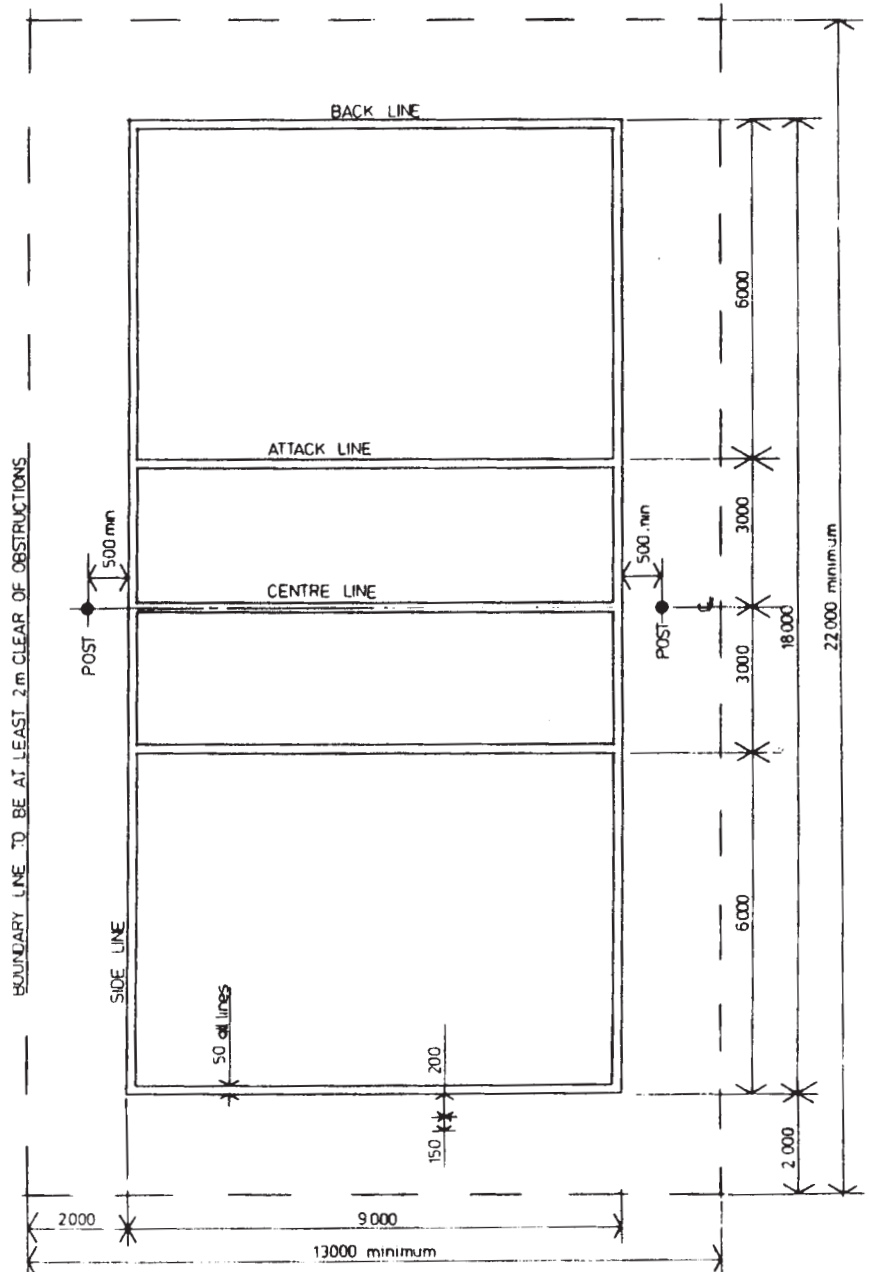

Dimensions of Court

Court is 18m long x 9m wide for all levels of play.

Clear Space above Court

Olympic/World Championships:
Backline clear space 8m. Sideline clear space 5m. Overall area 34m x 19m. Clear unobstructed height 12.5m.

National/Club Competition:
Backline clear space 3m. Sideline clear space 3m. Officials space additional to one side 2m. Overall area 24m x 17m. Clear unobstructed height: national 9m, club 7m.

Recreational: Backline clear space 2m. Sideline clear space 2m. Overall area 22m x 13m. Clear unobstructed height 7m.

Net

Height of net for men 2.43m.
height of net for women 2.24m.
Height of net for schoolchildren:

Boys	13-15	16-17
	2.35m	2.43m
Girls	2.15m	2.24m

Mini Volleyball

Court size 13.4m x 6.1m
Net height 2m.

Volleyball

Dimensions for sport playing areas

MEN $H_1 = 2430$

WOMEN $H_1 = 2240$

H_2 MUST NOT BE MORE THAN 20 ABOVE THE HEIGHT AT CENTRE H_1

FLEXIBLE STICKS TO BE 1800 LONG
× 10mm dia OF CONTRASTING COLOURS
IN 100mm SECTIONS