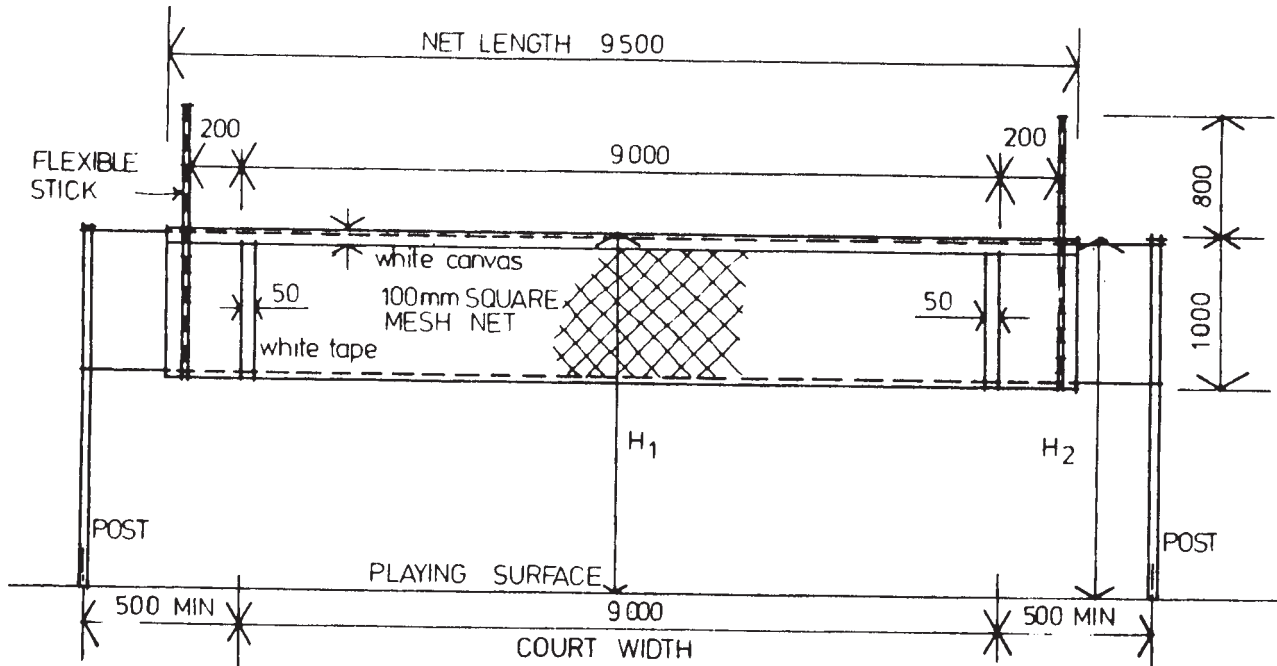

Dimensions of Court

Court is 18m long x 9m wide for all levels of play.

Clear Space above Court

Olympic/World Championships:
Backline clear space 8m. Sideline clear space 5m. Overall area 34m x 19m. Clear unobstructed height 12.5m.

National/Club Competition:
Backline clear space 3m. Sideline clear space 3m. Officials space additional to one side 2m. Overall area 24m x 17m. Clear unobstructed height: national 9m, club 7m.

Recreational: Backline clear space 2m. Sideline clear space 2m. Overall area 22m x 13m. Clear unobstructed height 7m.

Net

Height of net for men 2.43m.
height of net for women 2.24m.
Height of net for schoolchildren:

Boys	13-15	16-17
	2.35m	2.43m
Girls	2.15m	2.24m

Mini Volleyball

Court size 13.4m x 6.1m
Net height 2m.

Volleyball

Dimensions for sport playing areas

MEN $H_1 = 2430$

WOMEN $H_1 = 2240$

H_2 MUST NOT BE MORE THAN 20 ABOVE THE HEIGHT AT CENTRE H_1

FLEXIBLE STICKS TO BE 1800 LONG
× 10mm dia OF CONTRASTING COLOURS
IN 100mm SECTIONS